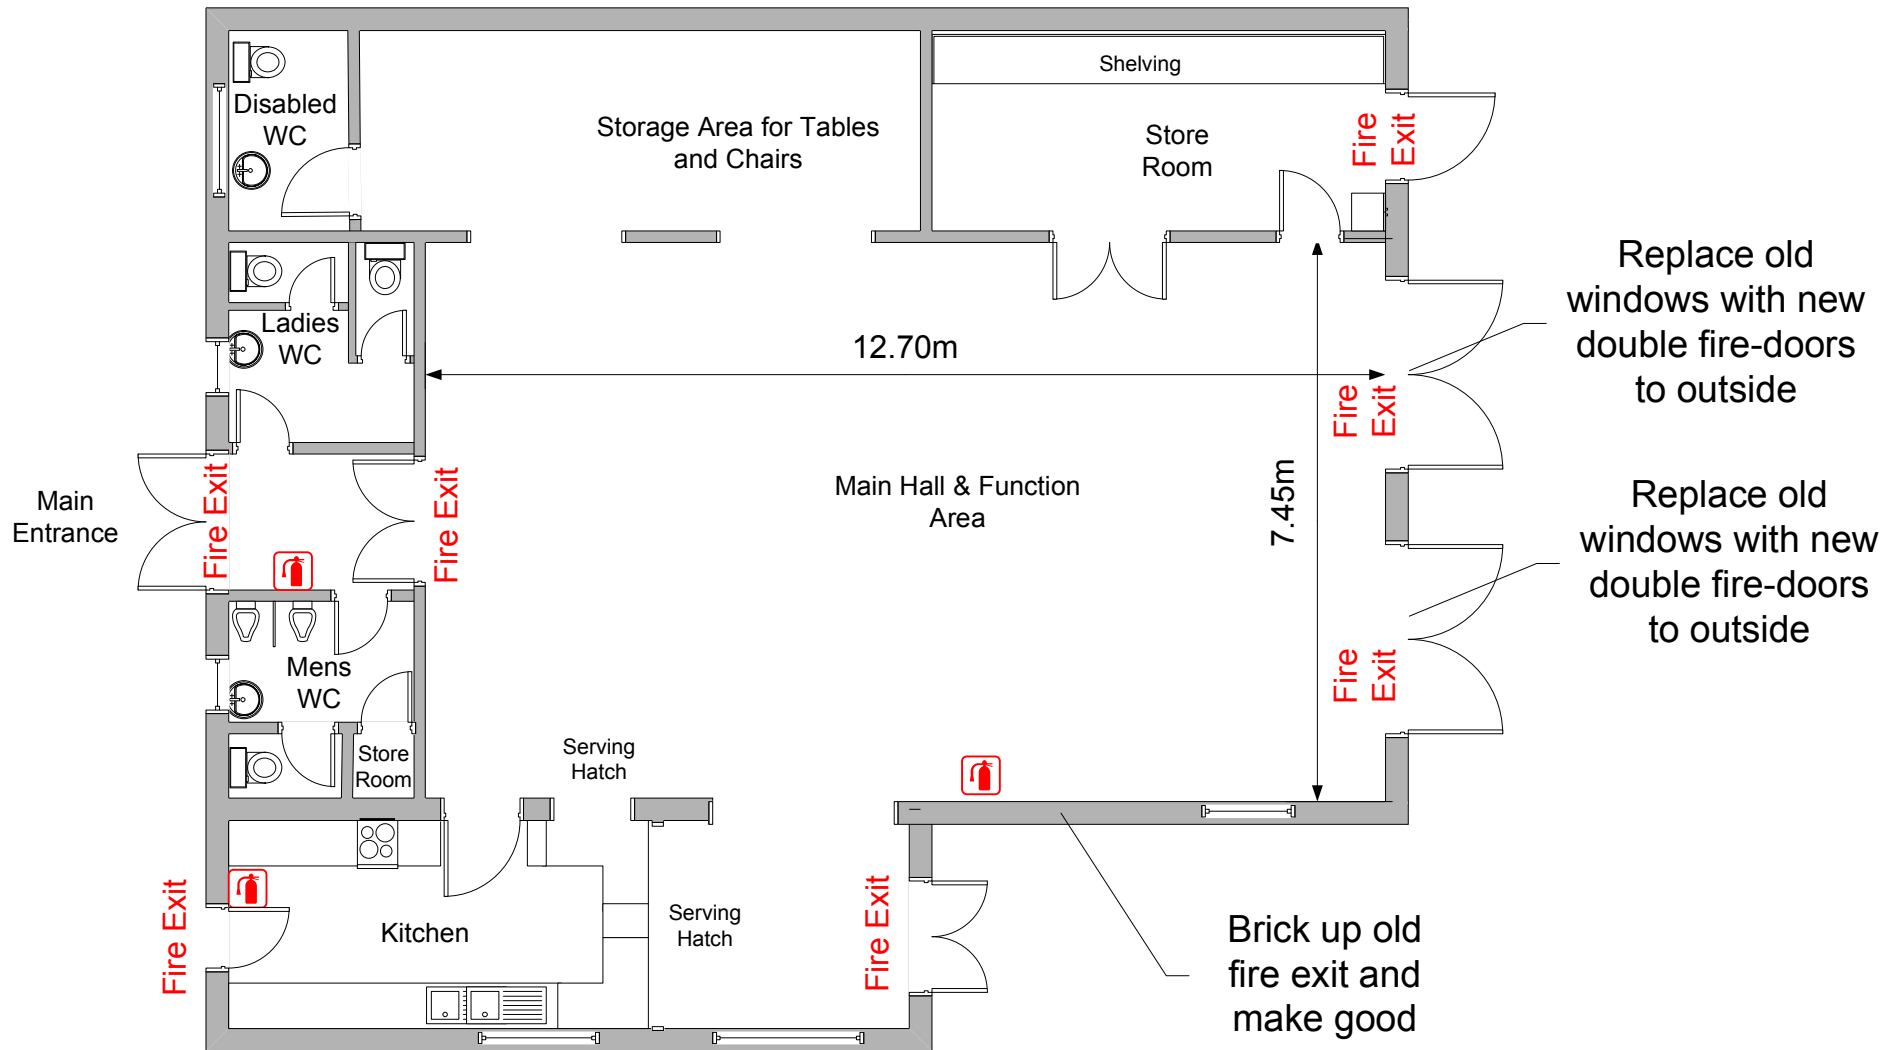

Horsley Village Hall

Priory Fields, Horsley, Glos

Boundary Wall

Car Park

Replace old windows with new double fire-doors to outside

Replace old windows with new double fire-doors to outside

Brick up old fire exit and make good

Scale 1:100

Produced by: J.Stride
Date: 02/10/2005